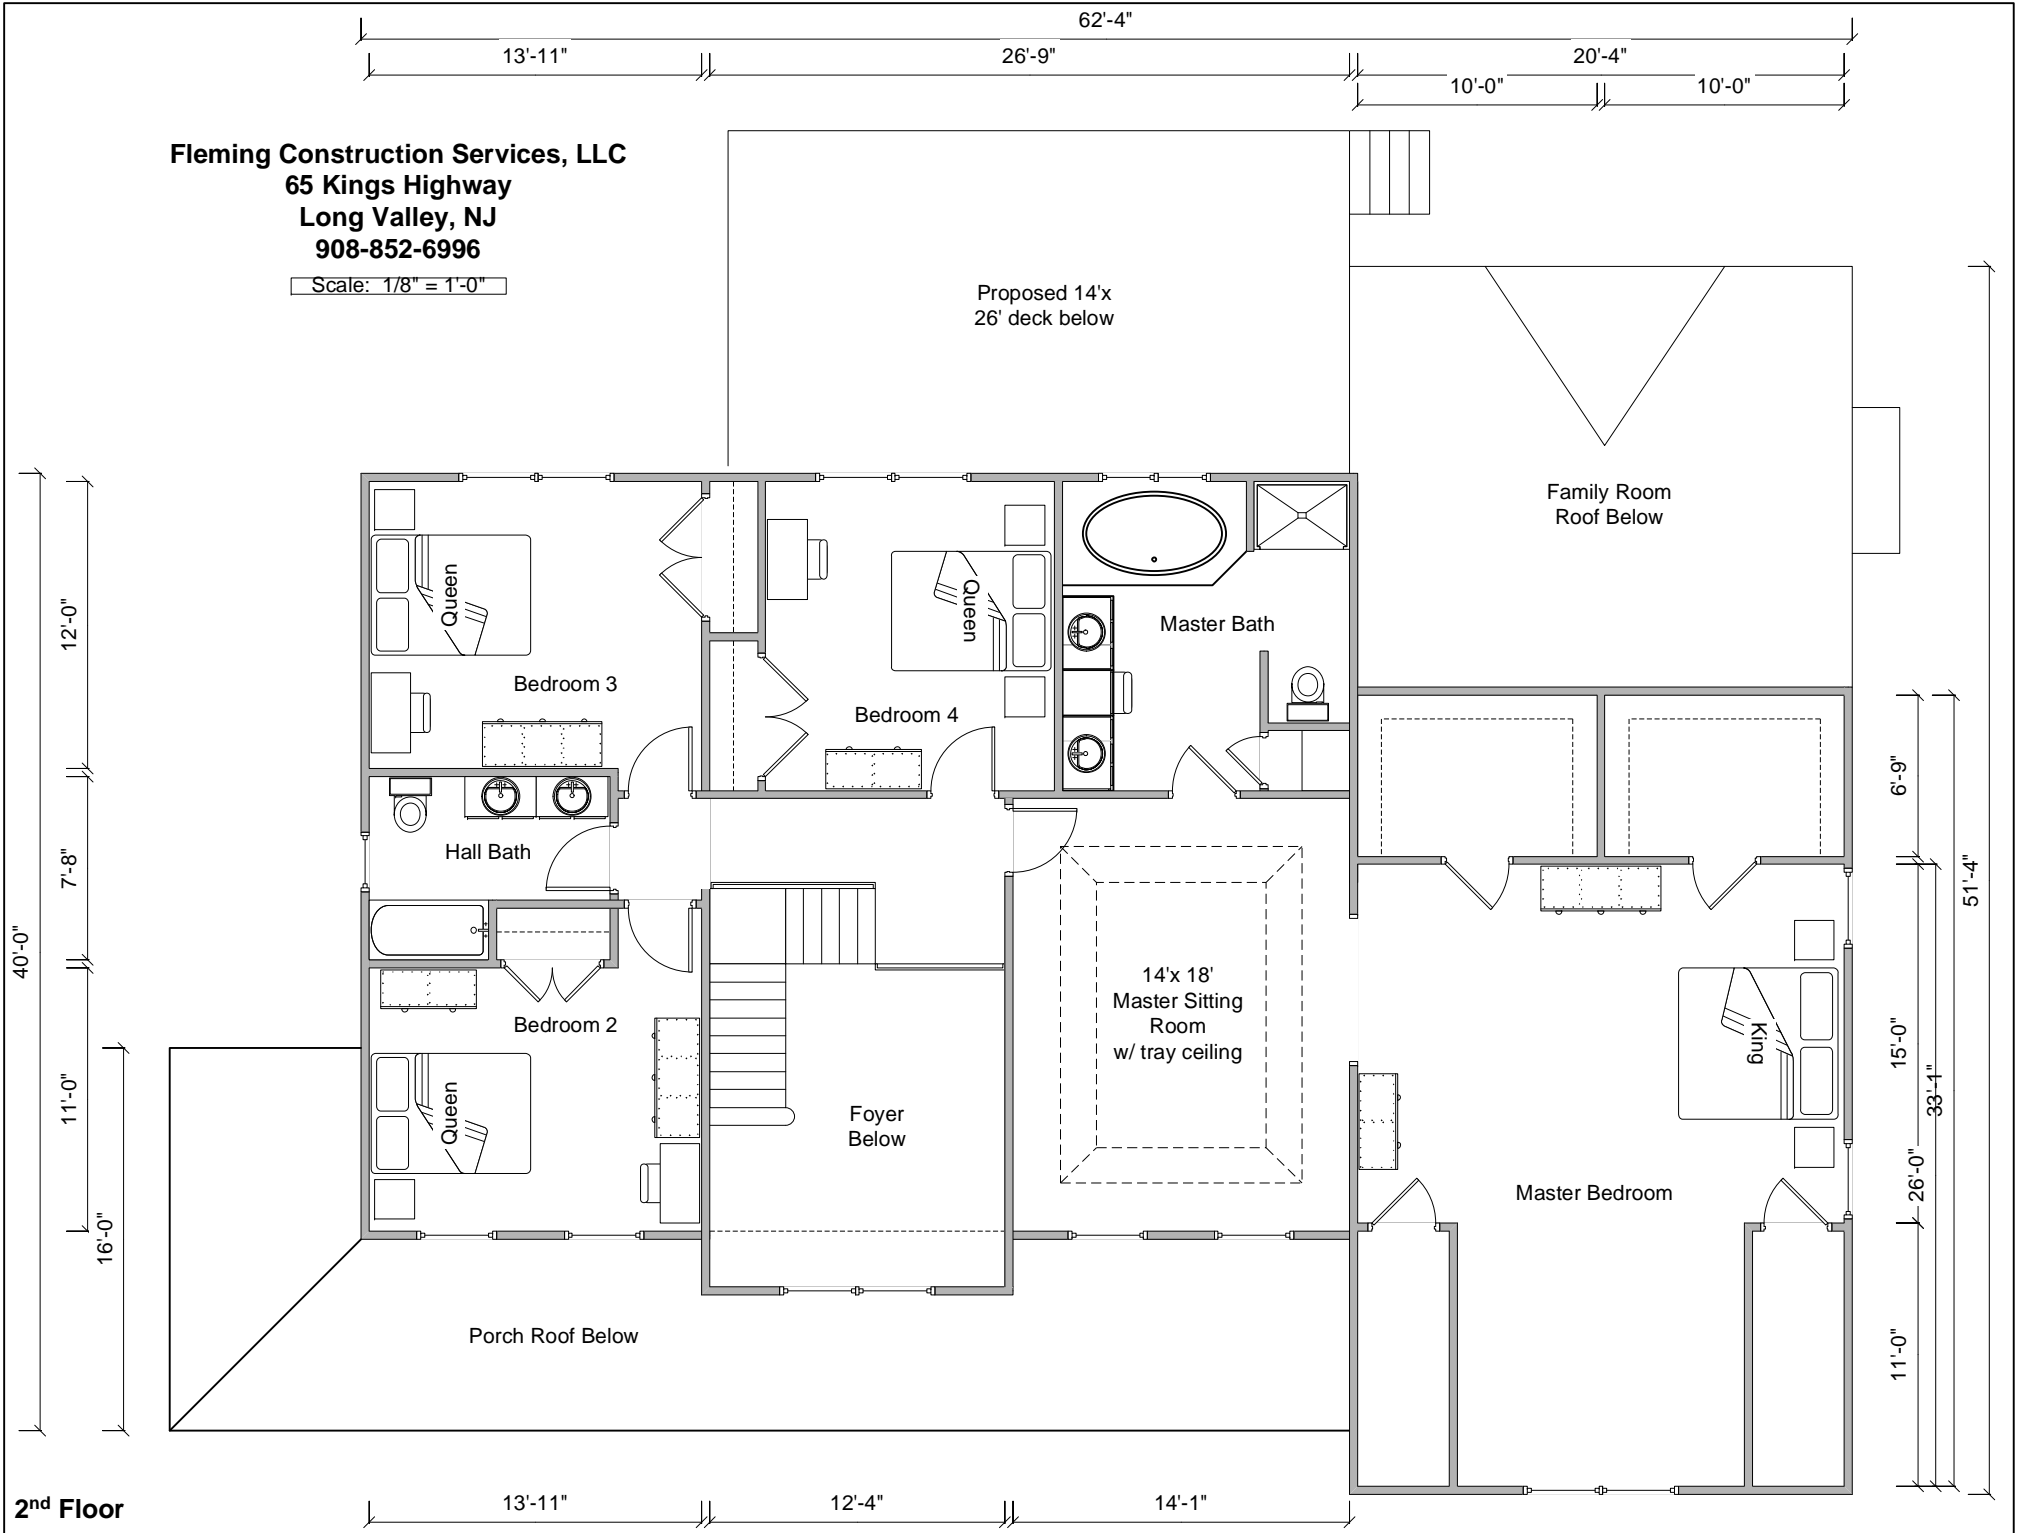

Fleming Construction Services, LLC
65 Kings Highway
Long Valley, NJ
908-852-6996

Scale: 1/8" = 1'-0"

2nd Floor