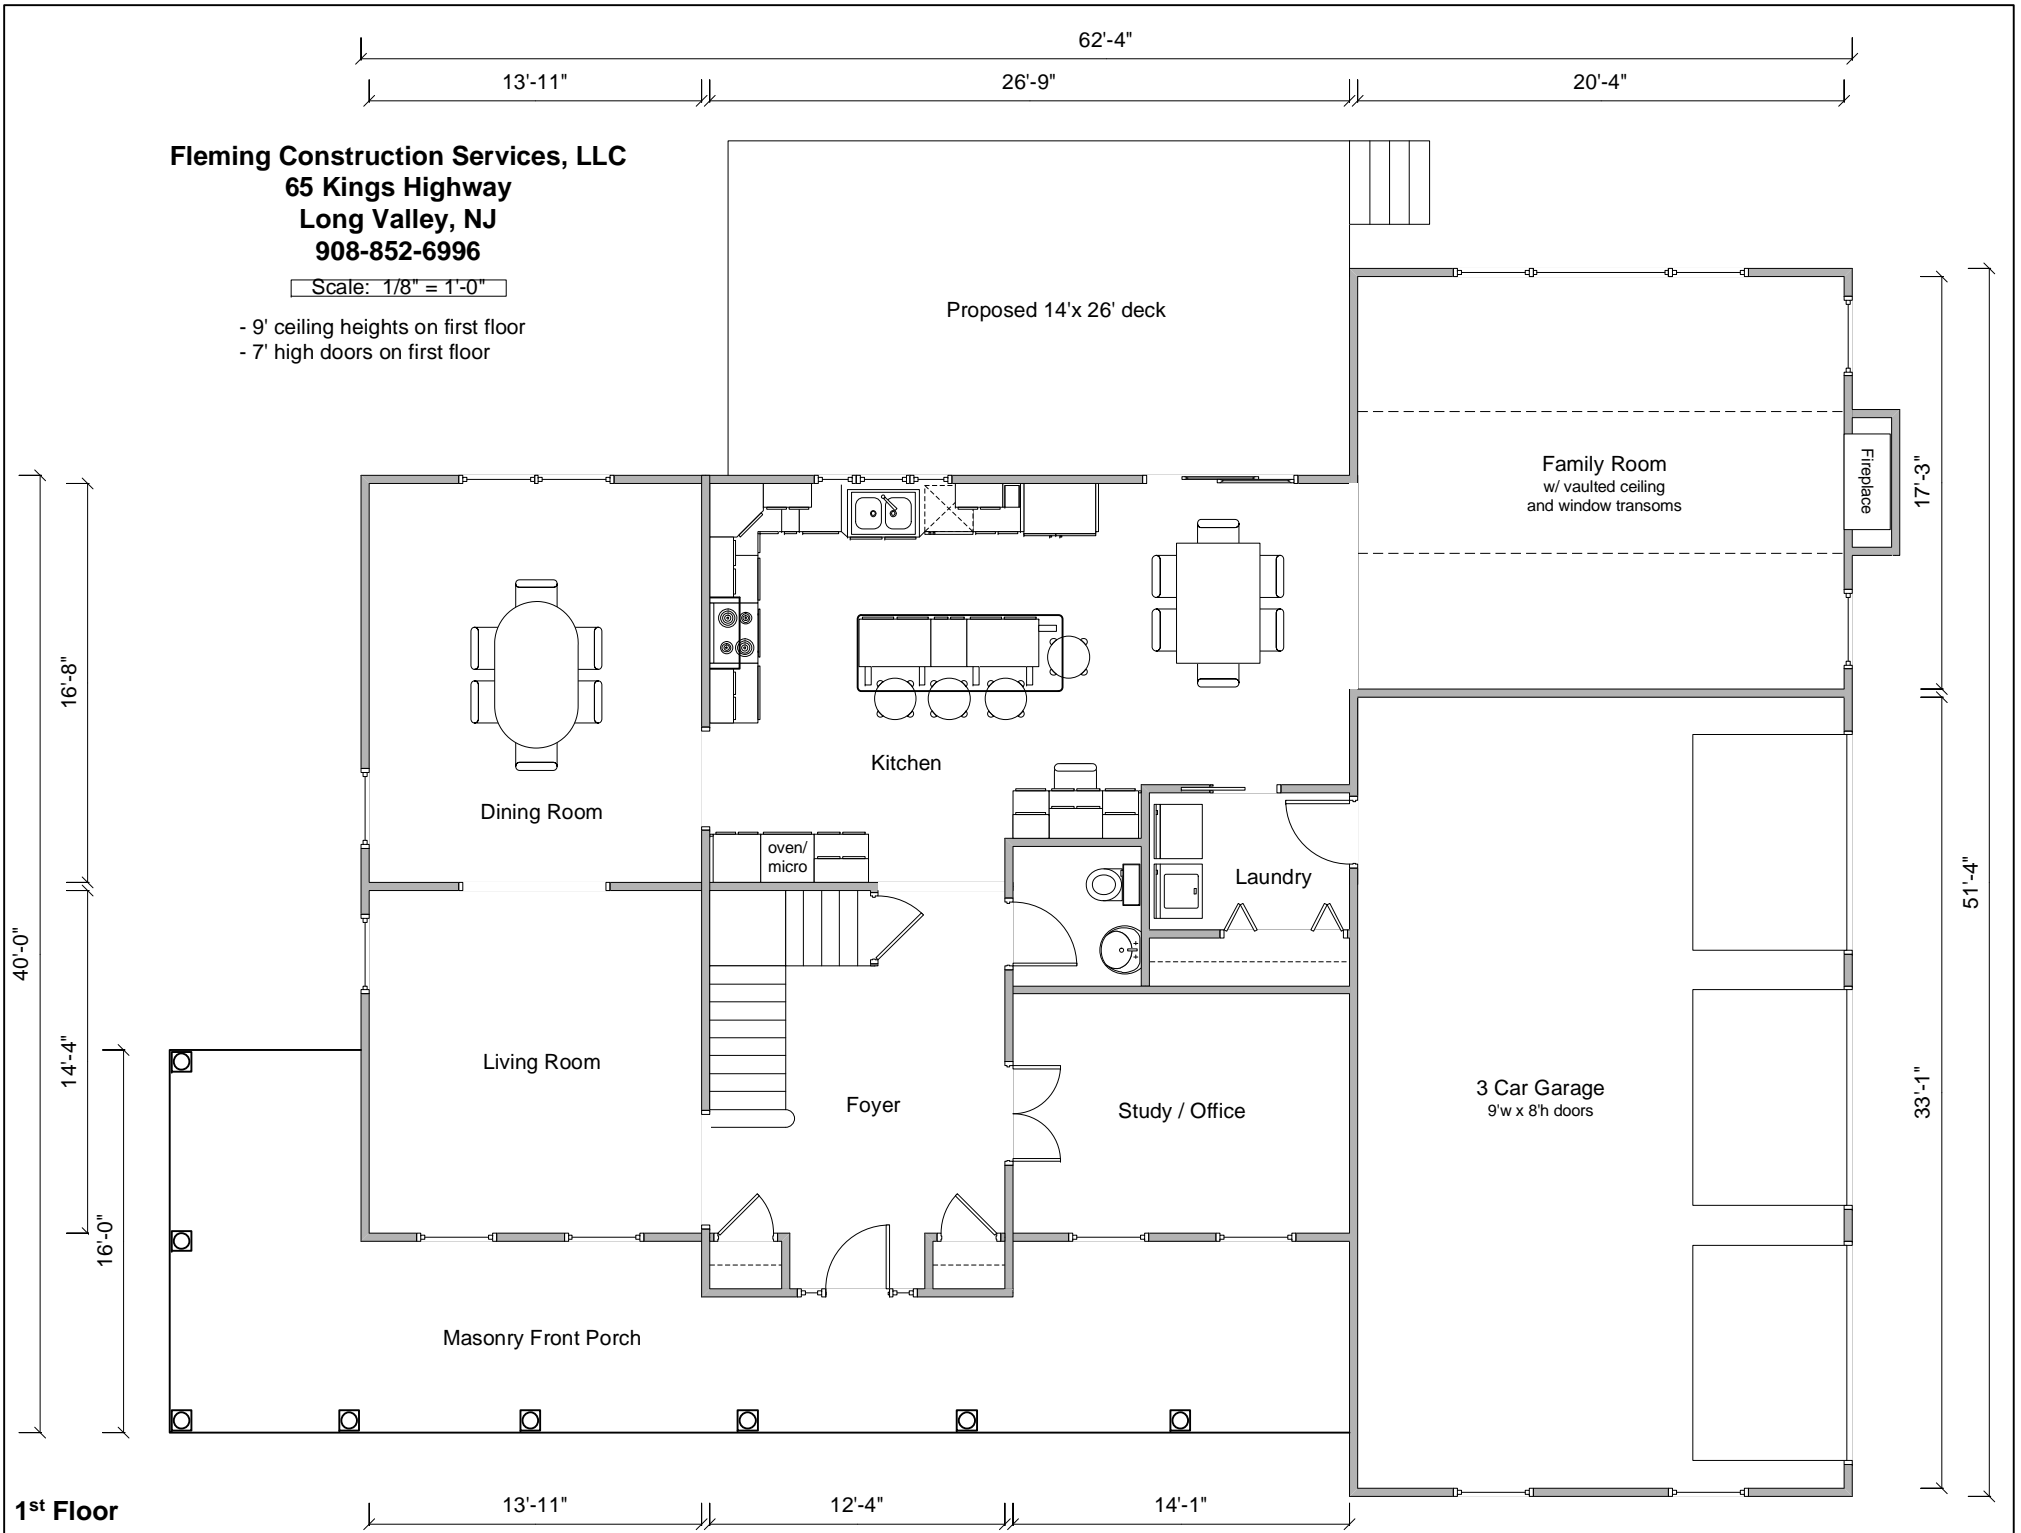

Fleming Construction Services, LLC
65 Kings Highway
Long Valley, NJ
908-852-6996

Scale: 1/8" = 1'-0"

- 9' ceiling heights on first floor
- 7' high doors on first floor

1st Floor